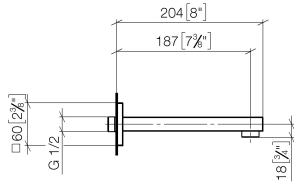

SYMETRICS Wall-mounted basin spout without pop-up waste - Brushed Dark Platinum

13 800 980

- 185mm projection
- fixed spout
- circular, air-enriched flow
- hole diameter 37 mm
- rosette 60 x 60 mm
- 1/2" connection
- plug-link mounting
- max. flow 7 l/min
- lead-free
- WRAS 1904065

For Touchfree control please order eSet Touchfree
WITH or WITHOUT temperature adjustment

Recommended miscellaneous

Concealed wall elbow -

35 085 970 90

- max. recess depth 163 mm
- min. recess depth 90 mm

SYMETRICS Wall-mounted basin spout without pop-up waste - Brushed Dark Platinum

13 800 980
mm [inches]

Flow rate chart

Certificates

LGA_18592.

WRAS_1904065.

SYMETRICS Wall-mounted basin spout without pop-up waste - Brushed Dark Platinum

13 800 980

Spare parts list

No.	Item Number	Name	Quantity used	Delivery time
1	09 14 10 053 90	seal	1	2
2	09 24 04 135 90	nipple	1	2
3	09 14 10 008 90	seal	2	2
4	90 11 68 004 00-99	spout	1	30
5	90 23 01 029 02-99	aerator	1	30