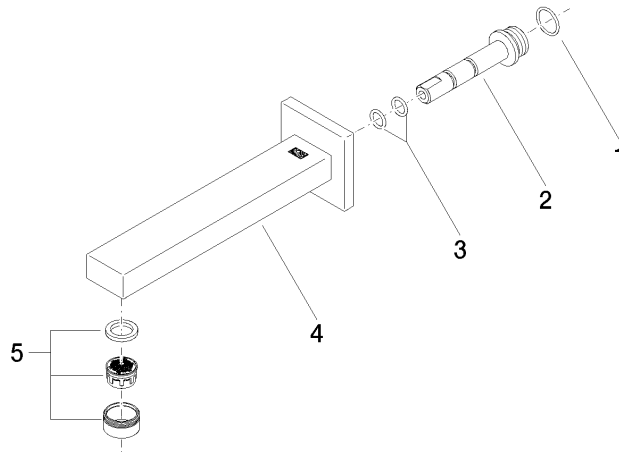

SYMETRICS Wall-mounted basin spout without pop-up waste - Brushed Dark Platinum

13 800 980

- 185mm projection
- fixed spout
- circular, air-enriched flow
- hole diameter 37 mm
- rosette 60 x 60 mm
- 1/2" connection
- plug-link mounting
- max. flow 7 l/min
- lead-free
- WRAS 1904065

For Touchfree control please order eSet Touchfree
WITH or WITHOUT temperature adjustment

Recommended miscellaneous

Concealed wall elbow -

35 085 970 90

- max. recess depth 163 mm
- min. recess depth 90 mm

SYMETRICS Wall-mounted basin spout without pop-up waste - Brushed Dark Platinum

13 800 980
mm [inches]

Flow rate chart

Certificates

LGA_18592.

WRAS_1904065.

SYMETRICS Wall-mounted basin spout without pop-up waste - Brushed Dark Platinum

13 800 980

Spare parts list

No.	Item Number	Name	Quantity used	Delivery time
1	09 14 10 053 90	seal	1	2
2	09 24 04 135 90	nipple	1	2
3	09 14 10 008 90	seal	2	2
4	90 11 68 004 00-99	spout	1	30
5	90 23 01 029 02-99	aerator	1	30