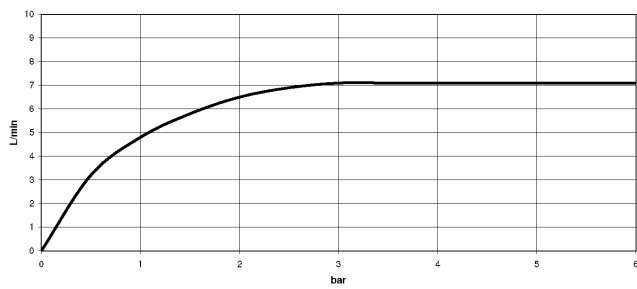

SYMETRICS Wall-mounted basin spout without pop-up waste - Brushed Dark Platinum

13 800 980

- 185mm projection
- fixed spout
- circular, air-enriched flow
- hole diameter 37 mm
- rosette 60 x 60 mm
- 1/2" connection
- plug-link mounting
- max. flow 7 l/min
- lead-free
- WRAS 1904065

For Touchfree control please order eSet Touchfree
WITH or WITHOUT temperature adjustment

Recommended miscellaneous

Concealed wall elbow -

35 085 970 90

- max. recess depth 163 mm
- min. recess depth 90 mm

SYMETRICS Wall-mounted basin spout without pop-up waste - Brushed Dark Platinum

13 800 980
mm [inches]

Flow rate chart

Certificates

LGA_18592.

WRAS_1904065.

SYMETRICS Wall-mounted basin spout without pop-up waste - Brushed Dark Platinum